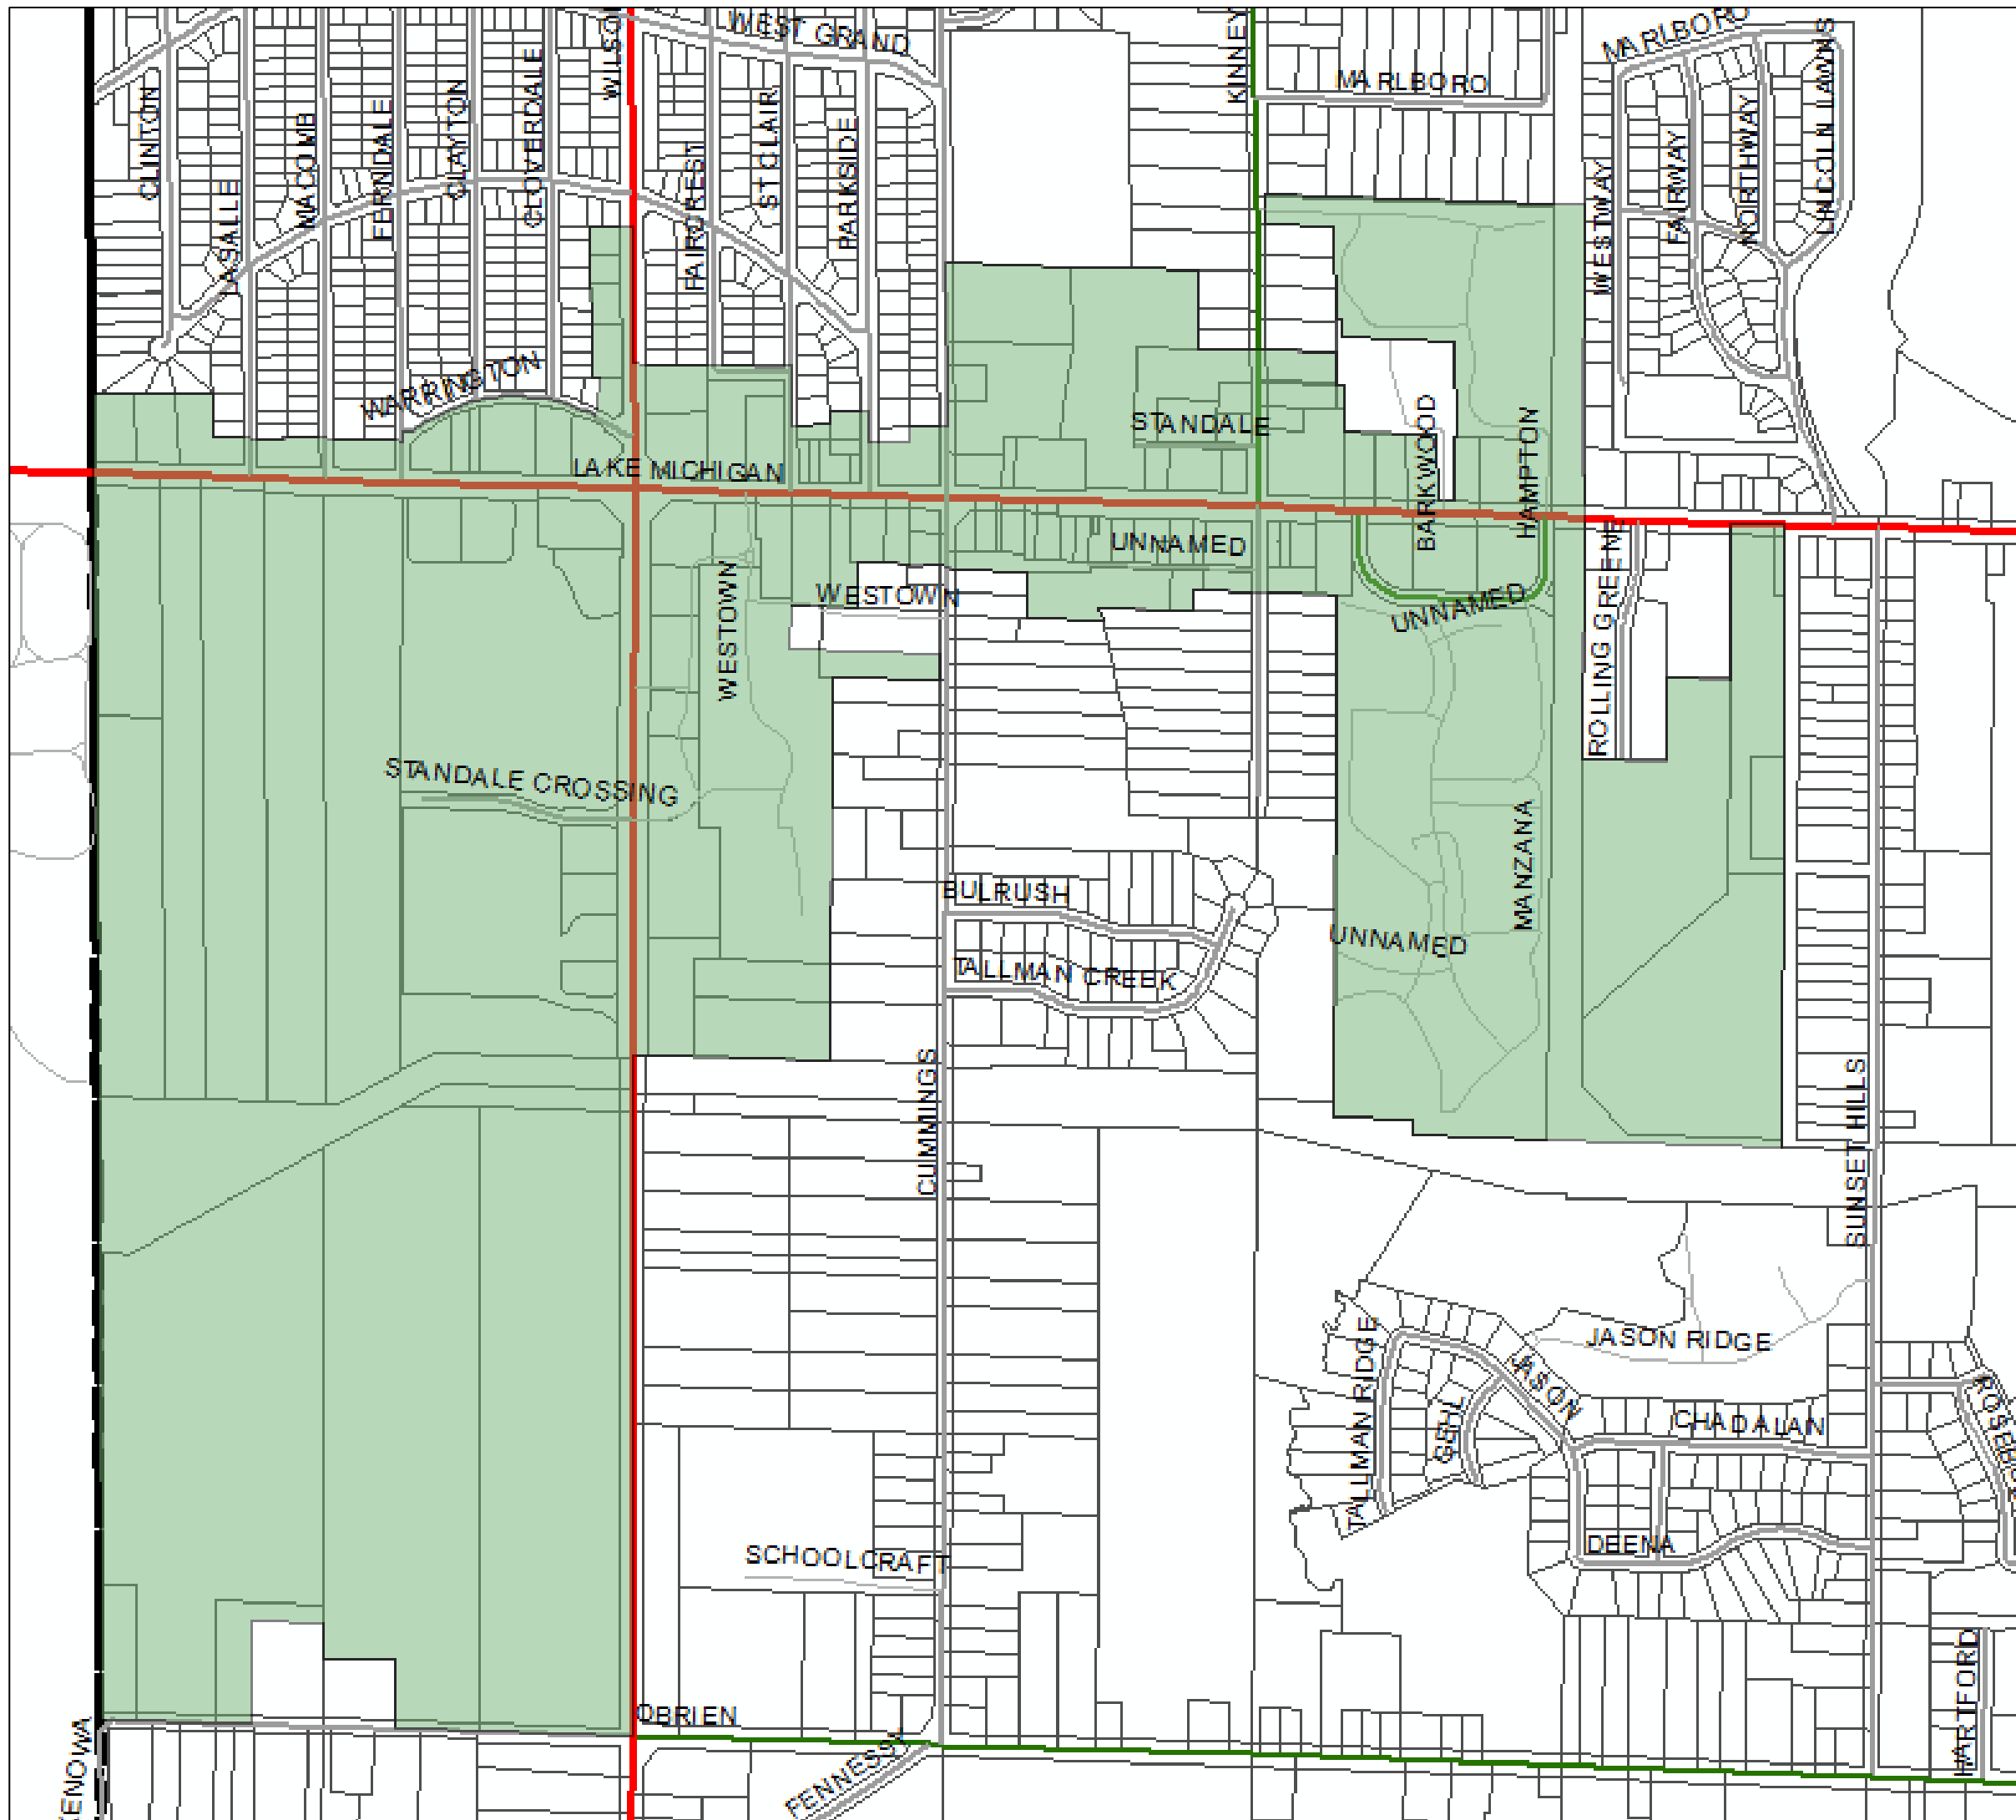

2022 Standale DDA Boundary Map

Map created by F.
Wash – City of
Walker – 2/8/2022