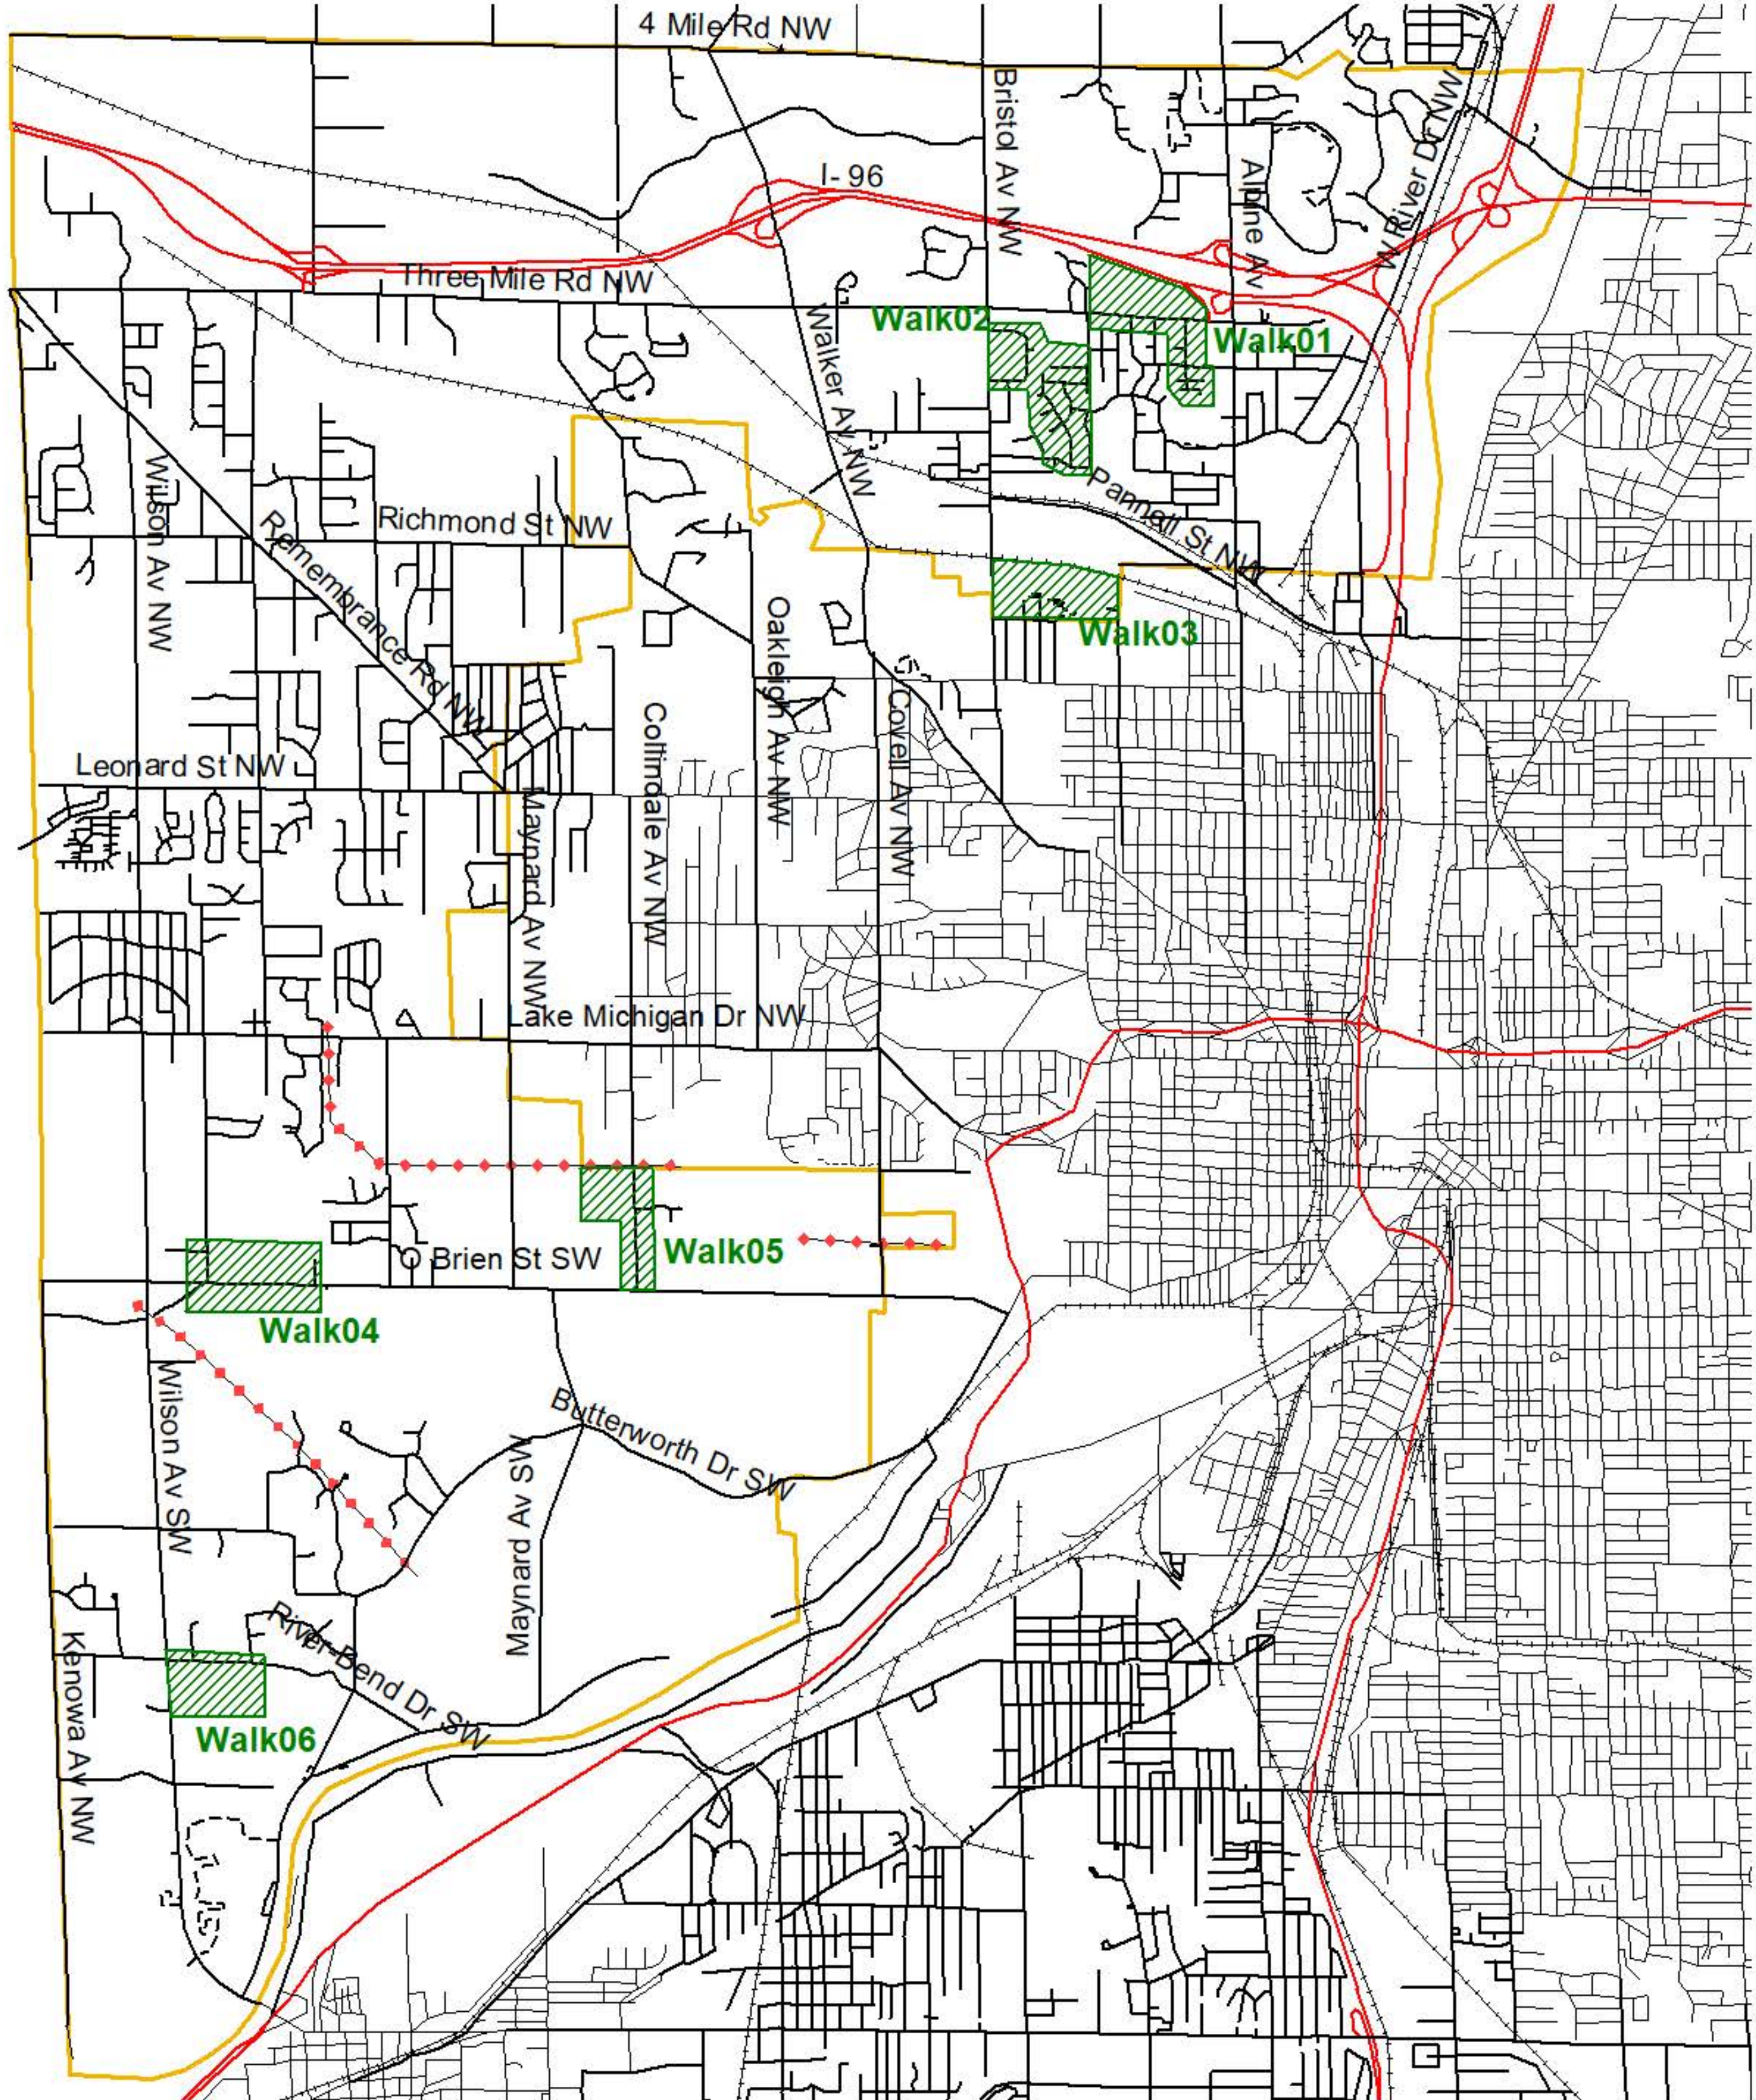

City of Walker Gypsy Moth Survey Report for 2020 Season

**Shaded areas are recommended for
aerial B.t. spray in Spring 2020**

— City Border

2019 Aquatic Consulting Services